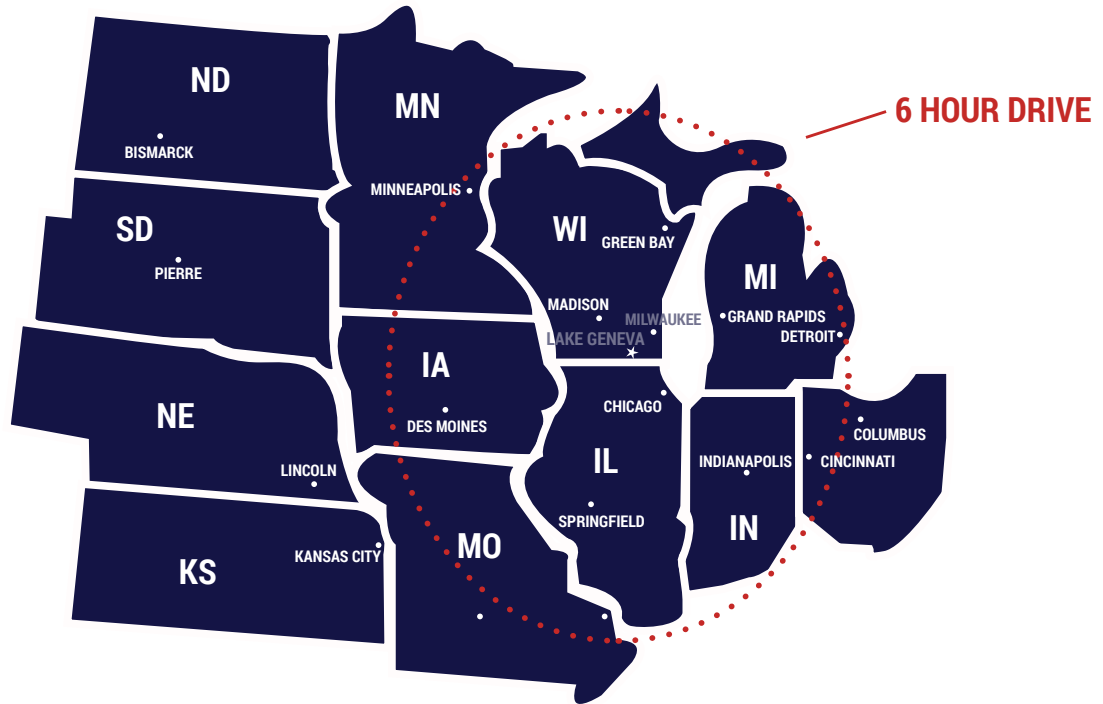

MIDWEST DRIVE TIMES

	<u>MILES</u>	<u>HOURS</u>		<u>MILES</u>	<u>HOURS</u>
MILWAUKEE.....	56.....	1	MINNEAPOLIS.....	335	5
MADISON	74	1.25	DES MOINES.....	334	5
CHICAGO	83.....	1.5	CINCINNATI.....	383	6
GREEN BAY.....	172	2.5	DETROIT.....	374.....	6
GRAND RAPIDS.....	269	4	ST. LOUIS.....	341.....	5
INDIANAPOLIS.....	270	4	FORT WAYNE.....	252	4.5

GRAND GENEVA RESORT & SPA

7036 GRAND GENEVA WAY, LAKE GENEVA, WI 53147
(800) 558-3417

FROM THE NORTH (TWIN CITIES AREA): Follow I-94 E to WI-59 E in Fulton. Take exit 163 from I-39 S/I-90 E. Get on US-12 E in Elkhorn from County Hwy N. Follow US-12 E to Hwy 50 E/WI-50 E in Lake Geneva. Take exit 330B from US-12 E. Take Grand Geneva Way to your destination in Lyons.

FROM THE SOUTH (CHICAGO AREA): Continue to I-290 W. Follow I-94 W to WI-50 W/75th St in Kenosha. Take exit 344 from I-94 W. Follow WI-50 W to your destination in Lyons.

FROM THE EAST (MILWAUKEE AREA): Get on I-794. Take I-43 S/I-94 E, I-41/I-894 W, I-43 S and US-12 E to Hwy 50 E/WI-50 E in Lake Geneva. Take exit 330B from US-12 E. Take Grand Geneva Way to your destination in Lyons.

FROM THE WEST (DES MOINES AREA): Take I-80 E, I-88 E, I-39 N/US-51 N and I-43 N to Hwy 50 E/WI-50 E in Lake Geneva. Take exit 330B from US-12 E. Take Grand Geneva Way to your destination in Lyons